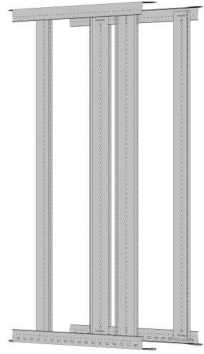

# TS 19-Inch Rails

## Strength and Flexibility

The TS Server rack from Rittal contains an innovative 19-inch mounting rail system giving the strength needed for mounting heavy equipment while allowing flexibility for a variety of application and installation choices.

The entire 19-inch rail system can be adjusted from side to side to allow cable management equipment and other accessories to be mounted beside the vertical rail, in cabinets wider than 24"(600mm).

25mm hole patterns located on the side and return flange are perfect for installing cable management equipment, PDUs and other accessories next to the 19-inch rails or between cabinets.

## Solid Features

- Heavy steel construction mounts up to 3200 lb of static load on the vertical rails.
- The rail system design allows equipment to be installed over the entire height of the 19-inch rail.
- U markings are numbered from bottom to top and are located on the front and rear of the vertical rails to provide easy location of equipment.
- Vertical Z rail can be fully depth adjustable to mount equipment from any manufacturer.