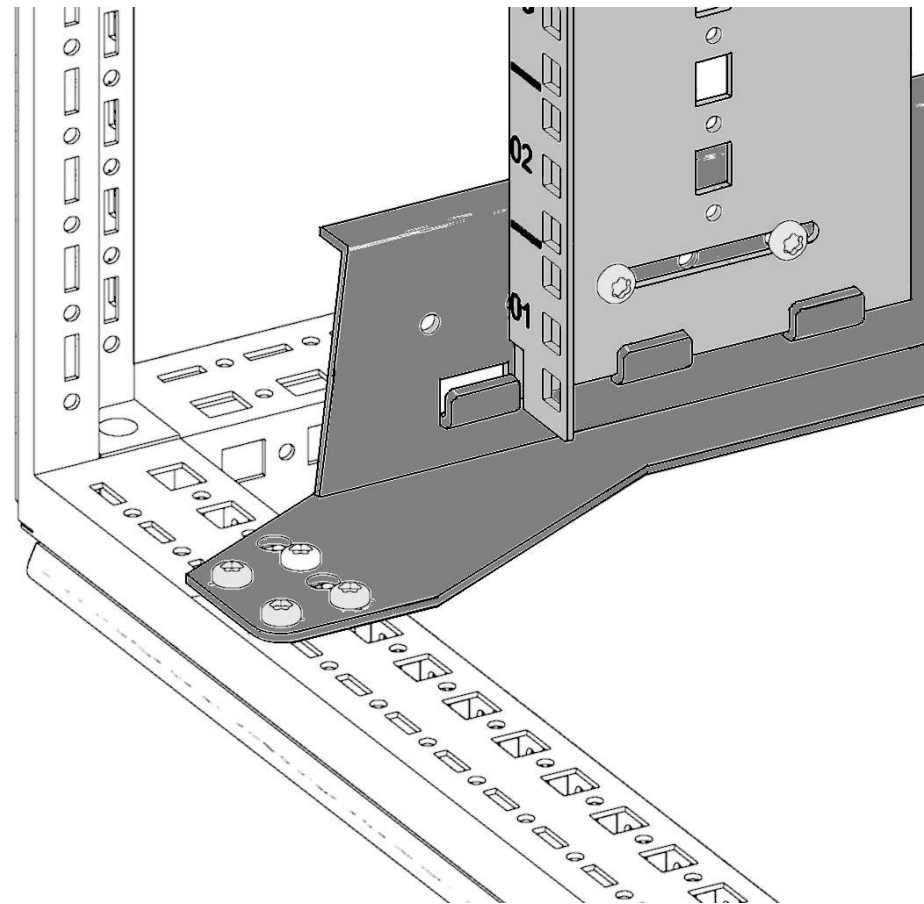

## Strength and Flexibility

The TS Server rack from Rittal contains an innovative 19-inch mounting rail system giving the strength needed for mounting heavy equipment while allowing flexibility for a variety of application and installation choices.

The entire 19-inch rail system can be adjusted from side to side to allow cable management equipment and other accessories to be mounted beside the vertical rail, in cabinets wider than 24"(600mm).

25mm hole patterns located on the side and return flange are perfect for installing cable management equipment, PDUs and other accessories next to the 19-inch rails or between cabinets.

## Solid Features

- Heavy steel construction mounts up to 3200 lb of static load on the vertical rails.
- The rail system design allows equipment to be installed over the entire height of the 19-inch rail.
- U markings are numbered from bottom to top and are located on the front and rear of the vertical rails to provide easy location of equipment.
- Vertical Z rail can be fully depth adjustable to mount equipment from any manufacturer.

## Zero U Mounting

The Rittal TS 19-inch rail system floats independently from the enclosure frame. This system provides room for zero U mounting space between rails in adjacent cabinets as well as between the 19-inch rails and the enclosure sides.