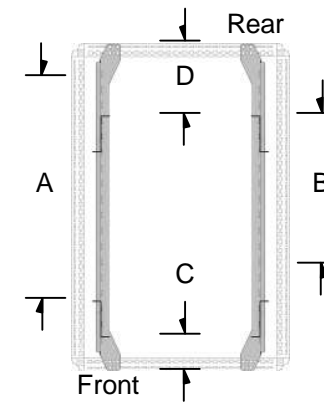

Dim A Dimension between 19" mounting surfaces on F&R rails
Dim B Dimension between 25mm mounting flange on F&R rails
Dim C Dimension between 19" mounting surface and inside of front door
Dim D Dimension between 19" mounting surface and inside of rear door

	Factory Position	Minimum	Maximum
32"/800mm Depth			
Dim A	25.2" (642mm)	9.4" (238mm)	28.2" (715mm)
Dim B	16.1" (410mm)	5.8" (147mm)	19.0" (483mm)
Dim C	2.6" (66mm)	1.6" (41mm)	1.6" (41mm)
Dim D	3.5" (89mm)	20.4" (518mm)	1.6" (41mm)
40"/1000mm Depth			
Dim A	29.2" (742mm)	9.4" (238mm)	36.0" (915mm)
Dim B	20.1" (510mm)	5.8" (147mm)	26.9" (683mm)
Dim C	2.6" (66mm)	1.6" (41mm)	1.6" (41mm)
Dim D	7.4" (189mm)	28.3" (718mm)	1.6" (41mm)
42"/1050mm Depth			
Dim A	29.2" (742mm)	9.4" (238mm)	38.0" (965mm)
Dim B	20.1" (510mm)	5.8" (147mm)	28.8" (733mm)
Dim C	2.6" (66mm)	1.6" (41mm)	1.6" (41mm)
Dim D	9.4" (239mm)	30.2" (768mm)	1.6" (41mm)
48"/1200mm Depth			
Dim A	29.2" (742mm)	9.4" (238mm)	43.9" (1114mm)
Dim B	20.1" (510mm)	5.8" (147mm)	34.7" (882mm)
Dim C	2.6" (66mm)	1.6" (41mm)	1.6" (41mm)
Dim D	15.3" (389mm)	36.1" (918mm)	1.6" (41mm)