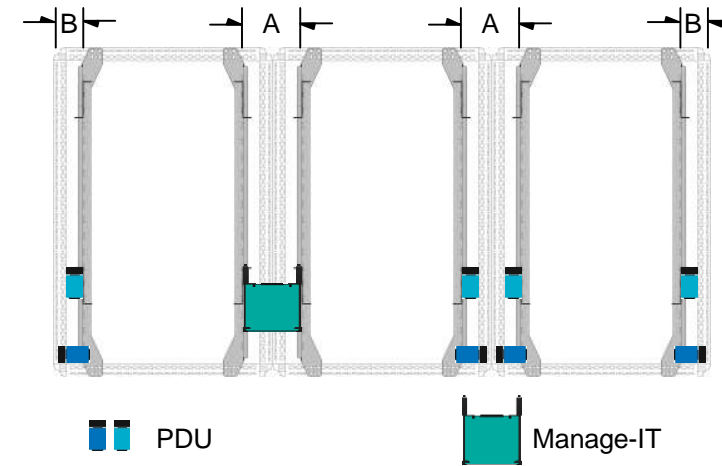

## Strength and Flexibility

The TS Server rack from Rittal contains an innovative 19-inch mounting rail system giving the strength needed for mounting heavy equipment while allowing flexibility for a variety of application and installation choices.

The entire 19-inch rail system can be adjusted from side to side to allow cable management equipment and other accessories to be mounted beside the vertical rail, in cabinets wider than 24"(600mm).

25mm hole patterns located on the side and return flange are perfect for installing cable management equipment, PDUs and other accessories next to the 19-inch rails or between cabinets.

## Solid Features

- Heavy steel construction mounts up to 3200 lb of static load on the vertical rails.
- The rail system design allows equipment to be installed over the entire height of the 19-inch rail.
- U markings are numbered from bottom to top and are located on the front and rear of the vertical rails to provide easy location of equipment.
- Vertical Z rail can be fully depth adjustable to mount equipment from any manufacturer.

## Zero U Mounting

The Rittal TS 19-inch rail system floats independently from the enclosure frame. This system provides room for zero U mounting space between rails in adjacent cabinets as well as between the 19-inch rails and the enclosure sides.