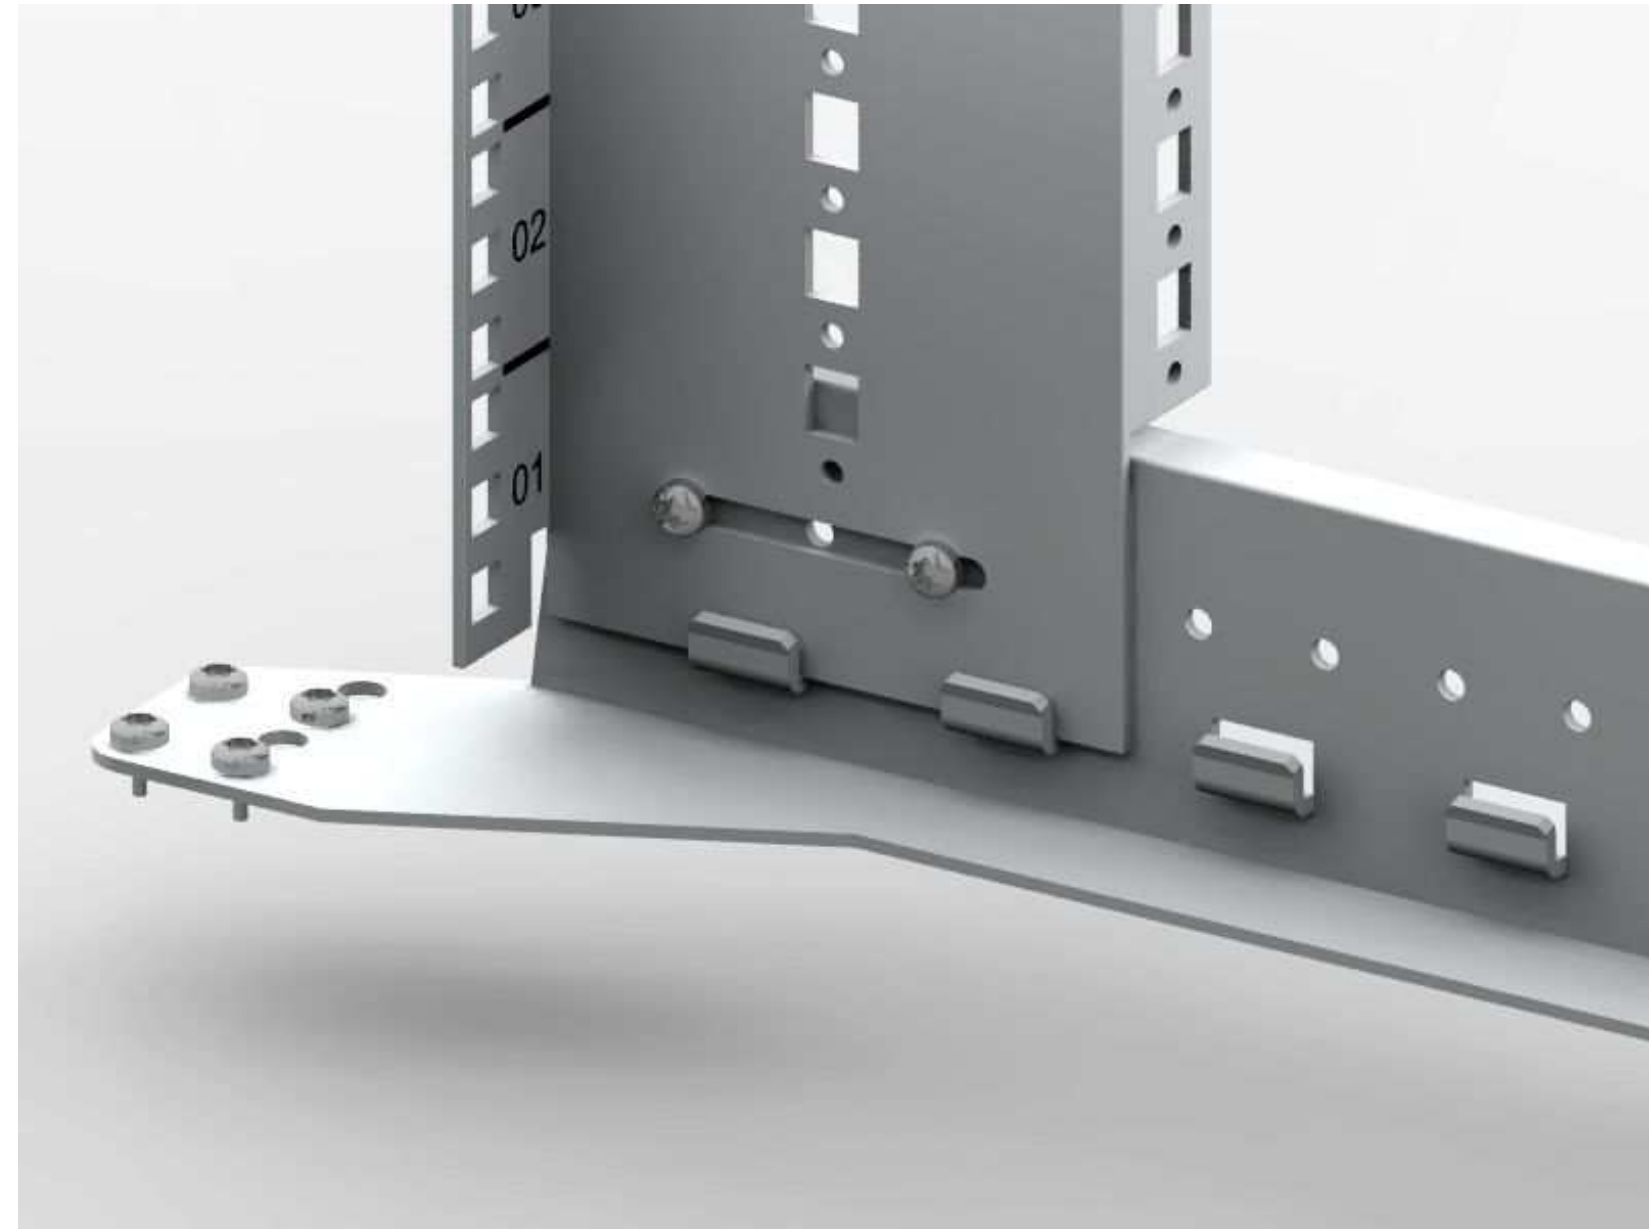

Rittal – TS 19-Inch Rails

Mounting with Strength and Flexibility

FRIEDHELM LOH GROUP